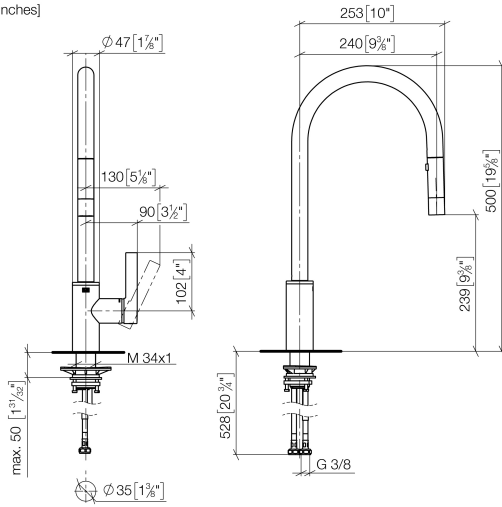

**TARA ULTRA Single-lever mixer Pull-down with spray function - Champagne (22kt Gold)**

TARA ULTRA

33 870 875

- 240mm projection
- pivotable spout 360°
- Optional swivel limiter available with swivel limiter set 12 823 970 90
- laminar and spray flow
- height of mixer 500 mm
- height up to laminar flow regulator 240 mm
- hole diameter 35 mm
- 1800 mm metal shower hose
- sprayface with anti-scaling system
- max. flow 10.4 l/min at 3 bar flow pressure
- lead-free
- This product can help a building meet the requirements of Green Building Rating Systems, e.g. LEED®, BREEAM®, DGNB

10 712 970-47

33 870 875  
mm [inches]

**Flow rate chart**

**Certificates**

LGA\_28657.

GDV\_0400314.

33 870 875

# TARA ULTRA Single-lever mixer Pull-down with spray function - Champagne (22kt Gold)

TARA ULTRA

33 870 875

## Spare parts list

No.	Item Number	Name	Quantity used	Delivery time
1	90 12 11 148 00-47	shower	1	-
Spare part can no longer be ordered, please order the replacement item				
2	04 30 02 120 00-85	hose	1	30
3	90 28 22 304 00-47	spout	1	30
4	09 28 10 160 90	ring	2	2
5	09 18 40 186 90	sleeve	1	2
6	09 30 11 203 90	ring	1	2
7	90 15 05 064 05 90	cartridge	1	2
8	09 14 10 190 90	seal	1	2
9	09 28 30 030-47	cover	1	60
10	09 20 87 020-47	handle	1	30
11	90 31 11 063 00 90	pin	1	2
12	90 31 20 087 00-47	plug	1	30
13	09 14 10 036 90	seal	1	2
14	04 30 04 101 00 90	hose	2	2
15	04 28 20 067 00 90	pipe	1	2
16	04 30 11 040 00 90	fixing set	1	2
17	09 20 93 056 90	insert	1	2
18	90 24 03 253 00 90	adaptor	1	2
19	09 30 03 038 90	hose	1	2
20	04 21 50 010 00 90	accessories	1	2
21	90 30 09 031 00 90	key	1	2